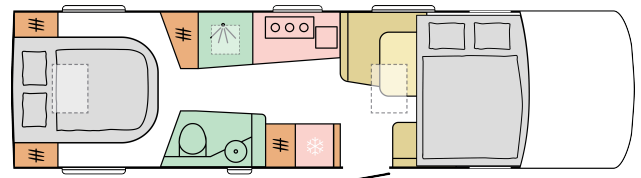

SUPERSONIC 890 LC

☀ DAY

🌙 NIGHT

8900

body length (mm)

2305

total width (mm)

2950

total height (mm)

4020

mass in running order (mro, kg)

4

nr. of berths

4

nr. of seats

Date: 16.07.2024

For illustrative purposes only. Can show product and/or interior combinations not available on the market.

B. DIMENSIONS AND WEIGHTS

Body length (mm)	8900
Total width (mm)	2305
Total height (mm)	2950
Internal height (mm)	2040
Mass in running order (MRO, kg)	4020
Max additional options mass (kg)	1126
Maximum authorized weight (kg)	5500
Maximum towing weight (kg)	380
Maximum loading weight (kg)	1480
Wheel base (mm)	4800
Nr. of homologated seats incl. driver's seat	4