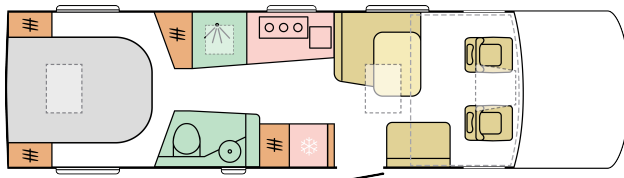

SUPERSONIC 890 LC

☀ DAY

🌙 NIGHT

8900

body length (mm)

2305

total width (mm)

2950

For illustrative purposes only. Can show product and/or interior combinations not available on the market.

B. DIMENSIONS AND WEIGHTS

Body length (mm)	8900
Total width (mm)	2305
Total height (mm)	2950
Internal height (mm)	2040
Mass in running order (MRO, kg)	4020
Max additional options mass (kg)	1126
Maximum authorized weight (kg)	5500
Maximum towing weight (kg)	380
Maximum loading weight (kg)	1480
Wheel base (mm)	4800
Nr. of homologated seats incl. driver's seat	4