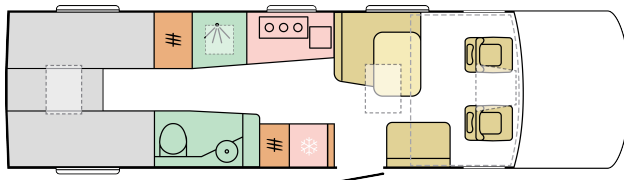

SUPERSONIC 890 LL

☀ DAY

🌙 NIGHT

8900

body length (mm)

2305

total width (mm)

2950

For illustrative purposes only. Can show product and/or interior combinations not available on the market.

B. DIMENSIONS AND WEIGHTS

Body length (mm)	8900
Total width (mm)	2305
Total height (mm)	2950
Internal height (mm)	2040
Mass in running order (MRO, kg)	4020
Max additional options mass (kg)	1126
Maximum authorized weight (kg)	5500
Maximum towing weight (kg)	380
Maximum loading weight (kg)	1480
Wheel base (mm)	4800
Nr. of homologated seats incl. driver's seat	4