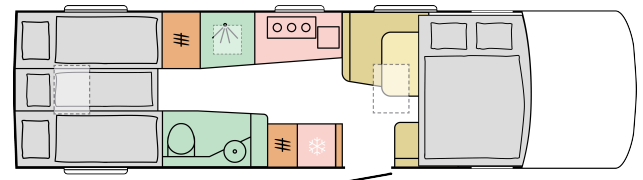

SUPERSONIC 890 LL

☀ DAY

🌙 NIGHT

8900

body length (mm)

2305

total width (mm)

2950

For illustrative purposes only. Can show product and/or interior combinations not available on the market.

B. DIMENSIONS AND WEIGHTS

Body length (mm)	8900
Total width (mm)	2305
Total height (mm)	2950
Internal height (mm)	2040
Mass in running order (MRO, kg)	4020
Max additional options mass (kg)	1126
Maximum authorized weight (kg)	5500
Maximum towing weight (kg)	380
Maximum loading weight (kg)	1480
Wheel base (mm)	4800
Nr. of homologated seats incl. driver's seat	4